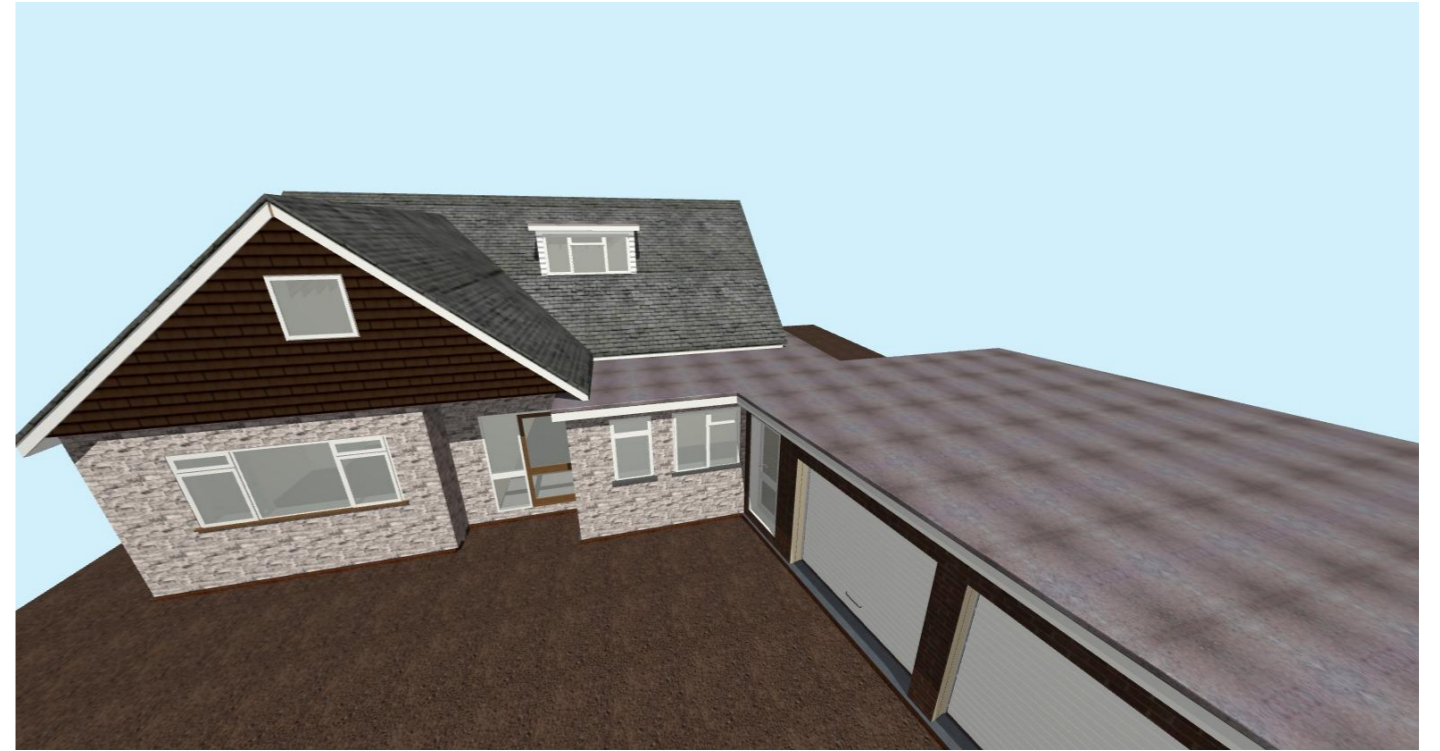

Existing Image #2